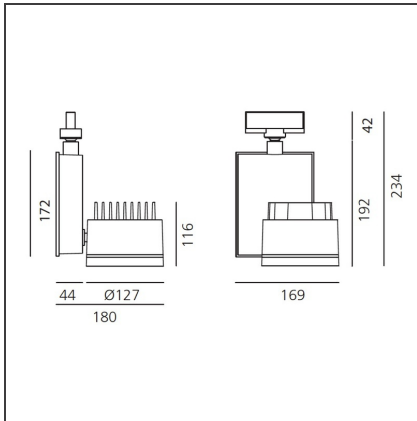

TECHNICAL DRAWINGS

FEATURES

Article Code:	AD33204	Material:	Aluminum
Colour:	Black	Series:	Indoor
Installation:	Projector, Track, Recessed	Area contract:	Hospitality, Retail, Culture
Environment:	Indoor		

DIMENSIONS

Length:	cm 18	Glow Wire Test:	850
Height:	cm 23.4		
Weight:	kg 2.6		
Inclination:	-90+90		
Rotation:	cm 355		
Depth:	cm 16.9		

INCLUDED SOURCES

Category:	LED	Color temperature (K):	3000K
Number:	1	Color Tolerance:	MacAdam 2SDCM
Watt:	46W	Service Life:	L70 (6K) 50000h
Type:	0		
Class:	A		

LUMINAIRE

Watt:	46W	Delivered lumens output (lm):	3976lm
		CCT:	3000K
		Efficiency:	77%
		Efficacy:	86.44lm/W
		CRI:	90
		Dimmable Typology:	Dali