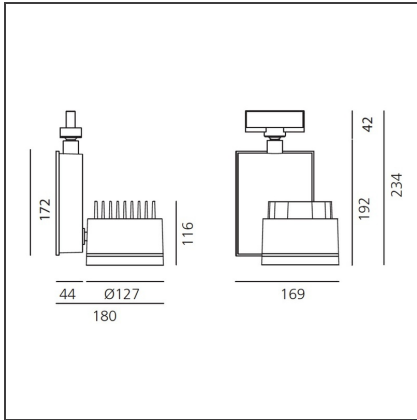

TECHNICAL DRAWINGS

FEATURES

Article Code:	AD30204	Material:	Aluminum
Colour:	Black	Series:	Indoor
Installation:	Projector, Track, Recessed	Area contract:	Hospitality, Retail, Culture
Environment:	Indoor		

DIMENSIONS

Length:	cm 18	Glow Wire Test:	850
Height:	cm 23.4		
Weight:	kg 2.6		
Inclination:	-90+90		
Rotation:	cm 355		
Depth:	cm 16.9		

INCLUDED SOURCES

Category:	LED	Color temperature (K):	3000K
Number:	1	Color Tolerance:	MacAdam 2SDCM
Watt:	46W	Service Life:	L70 (6K) 50000h
Type:	0		
Class:	A		

LUMINAIRE

Watt:	46W	Delivered lumens output (lm):	3976lm
		CCT:	3000K
		Efficiency:	77%
		Efficacy:	86.44lm/W
		CRI:	90