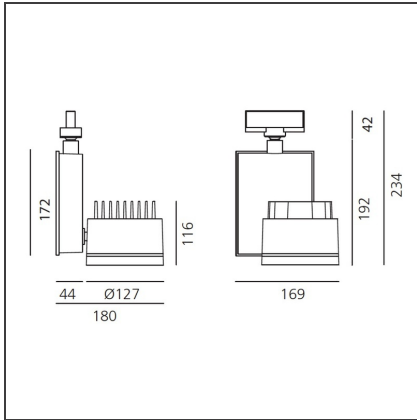

TECHNICAL DRAWINGS

FEATURES

Article Code:	AD30104	Material:	Aluminum
Colour:	Black	Series:	Indoor
Installation:	Projector, Track, Recessed	Area contract:	Hospitality, Retail, Culture
Environment:	Indoor		

DIMENSIONS

Length:	cm 18	Glow Wire Test:	850
Height:	cm 23.4		
Weight:	kg 2.6		
Inclination:	-90+90		
Rotation:	cm 355		
Depth:	cm 16.9		

INCLUDED SOURCES

Category:	LED	Color temperature (K):	3000K
Number:	1	Color Tolerance:	MacAdam 2SDCM
Watt:	46W	Service Life:	L70 (GK) 50000h
Type:	0		
Class:	A		

LUMINAIRE

Watt:	46W	Delivered lumens output (lm):	3972lm
		CCT:	3000K
		Efficiency:	77%
		Efficacy:	86.36lm/W
		CRI:	90