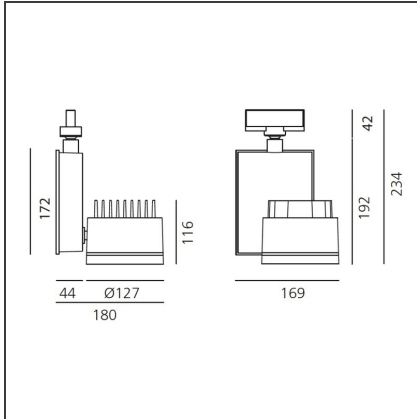

TECHNICAL DRAWINGS

FEATURES

Article Code:	AD33101	Material:	Aluminum
Colour:	White	Series:	Indoor
Installation:	Projector, Track, Recessed	Area contract:	Hospitality, Retail, Culture
Environment:	Indoor		

DIMENSIONS

Length:	cm 18	Glow Wire Test:	850
Height:	cm 23.4		
Weight:	kg 2.6		
Inclination:	-90+90		
Rotation:	cm 355		
Depth:	cm 16.9		

INCLUDED SOURCES

Category:	LED	Color temperature (K):	3000K
Number:	1	Color Tolerance:	MacAdam 2SDCM
Watt:	46W	Service Life:	L70 (6K) 50000h
Type:	0		
Class:	A		

LUMINAIRE

Watt:	46W	Delivered lumens output (lm):	3973lm
		CCT:	3000K
		Efficiency:	77%
		Efficacy:	86.36lm/W
		CRI:	90
		Dimmable Typology:	Dali

ACCESSORIES

PICTO 125 -
Accessory-holder
(black) +
Chromatic filter
'Warmtone'.
M083637