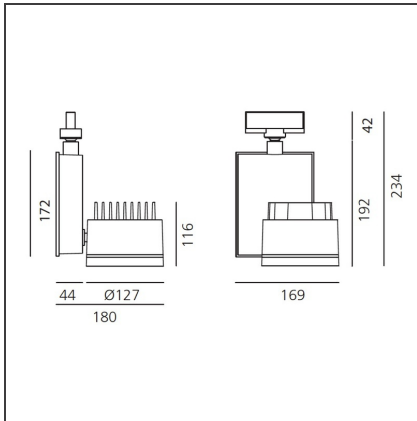

TECHNICAL DRAWINGS

FEATURES

Article Code:	AD32101	Material:	Aluminum
Colour:	White	Series:	Indoor
Installation:	Projector, Track, Recessed	Area contract:	Hospitality, Retail, Culture
Environment:	Indoor		

DIMENSIONS

Length:	cm 18	Glow Wire Test:	850
Height:	cm 23.4		
Weight:	kg 2.6		
Inclination:	-90+90		
Rotation:	cm 355		
Depth:	cm 16.9		

INCLUDED SOURCES

Category:	LED	Color temperature (K):	3000K
Number:	1	Color Tolerance:	MacAdam 2SDCM
Watt:	46W	Service Life:	L70 (6K) 50000h
Type:	0		
Class:	A		

LUMINAIRE

Watt:	46W	Delivered lumens output (lm):	3972lm
		CCT:	3000K
		Efficiency:	77%
		Efficacy:	86.36lm/W
		CRI:	90
		Dimmable Typology:	Dali

ACCESSORIES

PICTO 125 -
Accessory-holder
(black) +
Chromatic filter
'Warmtone'.
M083637