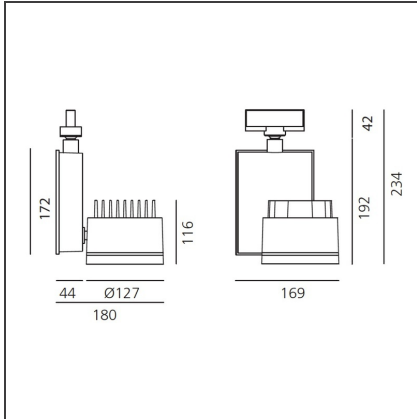

TECHNICAL DRAWINGS

FEATURES

Article Code:	AD33104	Material:	Aluminum
Colour:	Black	Series:	Indoor
Installation:	Projector, Track, Recessed	Area contract:	Hospitality, Retail, Culture
Environment:	Indoor		

DIMENSIONS

Length:	cm 18	Glow Wire Test:	850
Height:	cm 23.4		
Weight:	kg 2.6		
Inclination:	-90+90		
Rotation:	cm 355		
Depth:	cm 16.9		

INCLUDED SOURCES

Category:	LED	Color temperature (K):	3000K
Number:	1	Color Tolerance:	MacAdam 2SDCM
Watt:	46W	Service Life:	L70 (6K) 50000h
Type:	0		
Class:	A		

LUMINAIRE

Watt:	46W	Delivered lumens output (lm):	3973lm
		CCT:	3000K
		Efficiency:	77%
		Efficacy:	86.36lm/W
		CRI:	90
		Dimmable Typology:	Dali