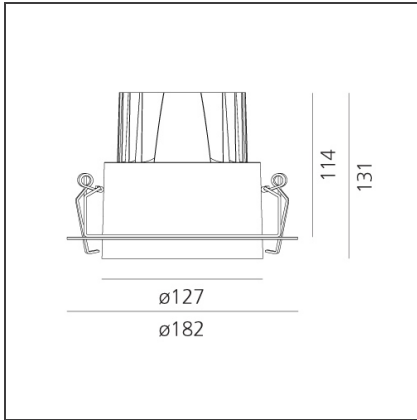

Picto 125 recessed 4000K 41° High Flux - White

IP20

DESIGN BY

Studio Artemide

DESCRIPTION

This range of professional projectors is distinguished by design, excellent performance and flexibility. Picto is a complete and versatile range, suitable for use in retail spaces, showrooms, museums or art galleries. Available in 3 sizes, installation options, designs, colours, optics and a wide range of accessories.

TECHNICAL DRAWINGS

FEATURES

Article Code:	AD64401	Material:	aluminum
Colour:	white	Series:	Indoor
Installation:	Recessed		
Environment:	Indoor		

DIMENSIONS

Recessed depth:	cm 11.4	Cutout diameter:	cm 12.7
		Glow Wire Test:	850