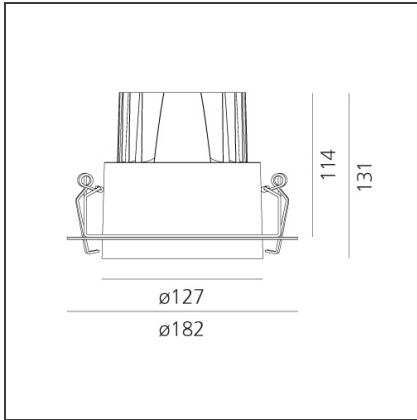

TECHNICAL DRAWINGS

FEATURES

Article Code:	AD64405	Material:	aluminum
Colour:	Silver	Series:	Indoor
Installation:	Recessed		
Environment:	Indoor		

DIMENSIONS

Recessed depth:	cm 11.4	Cutout diameter:	cm 12.7
		Glow Wire Test:	850

INCLUDED SOURCES

Category:	LED	Color temperature (K):	4000K
Number:	1	Color Tolerance:	MacAdam 3SDCM
Watt:	60W	CRI:	90
Delivered lumens output (lm):	7360lm	Efficacy:	123lm/W
Type:	0	Service Life:	L70(6K)=50000h

LUMINAIRE

Watt:	60W	Delivered lumens output (lm):	5680lm
		CCT:	4000K
		Efficiency:	100%
		Efficacy:	94.66lm/W
		CRI:	90

Notes

Driver supplied separately. Depending on the driver selected, the product can be undimmable or dimmable DALI.