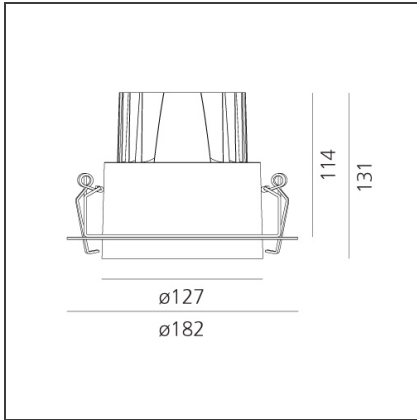

Picto 125 recessed 4000K 17° High Flux - Silver

IP20 

DESIGN BY

Studio Artemide

DESCRIPTION

This range of professional projectors is distinguished by design, excellent performance and flexibility. Picto is a complete and versatile range, suitable for use in retail spaces, showrooms, museums or art galleries. Available in 3 sizes, installation options, designs, colours, optics and a wide range of accessories.

TECHNICAL DRAWINGS

FEATURES

Article Code:	AD64305	Material:	aluminum
Colour:	Silver	Series:	Indoor
Installation:	Recessed		
Environment:	Indoor		

DIMENSIONS

Recessed depth:	cm 11.4	Cutout diameter:	cm 12.7
		Glow Wire Test:	850