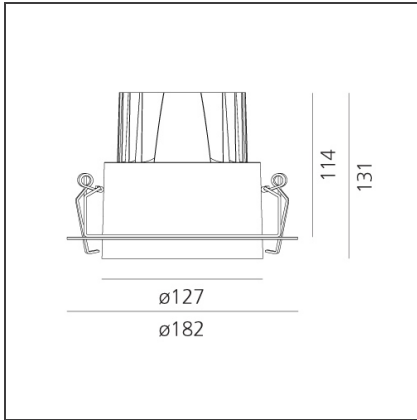

Picto 125 recessed 3000K 41° High Flux - Silver

IP20 

DESIGN BY

Studio Artemide

DESCRIPTION

This range of professional projectors is distinguished by design, excellent performance and flexibility. Picto is a complete and versatile range, suitable for use in retail spaces, showrooms, museums or art galleries. Available in 3 sizes, installation options, designs, colours, optics and a wide range of accessories.

TECHNICAL DRAWINGS

FEATURES

Article Code:	AD60405	Material:	aluminum
Colour:	Silver	Series:	Indoor
Installation:	Recessed		
Environment:	Indoor		

DIMENSIONS

Recessed depth:	cm 11.4	Cutout diameter:	cm 12.7
		Glow Wire Test:	850