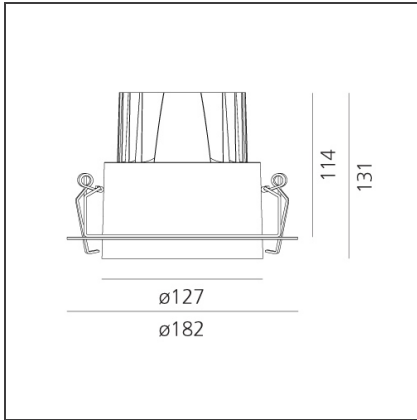

Picto 125 recessed 3000K 17° - White

IP20 

DESIGN BY

Studio Artemide

DESCRIPTION

This range of professional projectors is distinguished by design, excellent performance and flexibility. Picto is a complete and versatile range, suitable for use in retail spaces, showrooms, museums or art galleries. Available in 3 sizes, installation options, designs, colours, optics and a wide range of accessories.

TECHNICAL DRAWINGS

FEATURES

Article Code:	AD60101	Material:	aluminum
Colour:	white	Series:	Indoor
Installation:	Recessed		
Environment:	Indoor		

DIMENSIONS

Recessed depth:	cm 11.4	Cutout diameter:	cm 12.7
		Glow Wire Test:	850