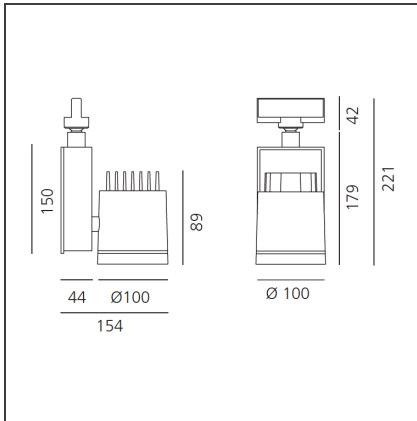

TECHNICAL DRAWINGS

FEATURES

Article Code:	AD13601	Material:	aluminium
Colour:	White	Series:	Indoor
Installation:	Projector, Track, Ceiling	Area contract:	Hospitality, Retail, Culture
Environment:	Indoor		

DIMENSIONS

Length:	cm 15.4	Glow Wire Test:	850
Height:	cm 22.1		
Weight:	kg 2.6		
Inclination:	-90+90		
Rotation:	cm 355		

INCLUDED SOURCES

Category:	LED	Color temperature (K):	4000K
Number:	1	Color Tolerance:	MacAdam 2SDCM
Watt:	35W	Service Life:	L70 (6K) 50000h
Type:	0		
Class:	A		

LUMINAIRE

Power Supply:	Power supply 220/240Vac 50/60Hz included	Delivered lumens output (lm):	2921lm
		CCT:	4000K
Watt:	35W	Efficiency:	81%
		Efficacy:	83.45lm/W
		CRI:	90
		Dimmable Typology:	Dali