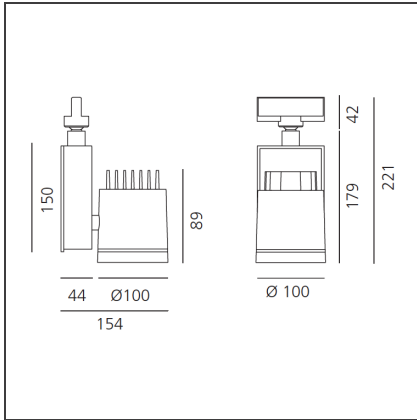

Picto 100 LED track vertical - white 63° 3000K - Eutrac - Not Dimmable

IP20  

DESIGN BY

Studio Artemide

DESCRIPTION

This range of professional projectors is distinguished by design, excellent performance and flexibility. Picto is a complete and versatile range, suitable for use in retail spaces, showrooms, museums or art galleries. Available in 3 sizes, installation options, designs, colours, optics and a wide range of accessories.

TECHNICAL DRAWINGS

FEATURES

Article Code:	AD10301	Material:	aluminium
Colour:	White	Series:	Indoor
Installation:	Projector, Track, Ceiling	Area contract:	Hospitality, Retail, Culture
Environment:	Indoor		

DIMENSIONS

Length:	cm 15.4	Glow Wire Test:	850
Height:	cm 22.1		
Weight:	kg 2.6		
Inclination:	-90+90		
Rotation:	cm 355		

INCLUDED SOURCES

Category:	LED	Color temperature (K):	3000K
Number:	1	Color Tolerance:	MacAdam 2SDCM
Watt:	35W	Service Life:	L70 (6K) 50000h
Type:	0		
Class:	A		