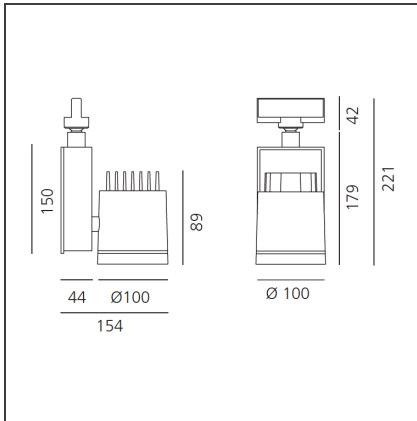

TECHNICAL DRAWINGS

FEATURES

Article Code:	AD13301	Material:	aluminium
Colour:	White	Series:	Indoor
Installation:	Projector, Track, Ceiling	Area contract:	Hospitality, Retail, Culture
Environment:	Indoor		

DIMENSIONS

Length:	cm 15.4	Glow Wire Test:	850
Height:	cm 22.1		
Weight:	kg 2.6		
Inclination:	-90+90		
Rotation:	cm 355		

INCLUDED SOURCES

Category:	LED	Color temperature (K):	3000K
Number:	1	Color Tolerance:	MacAdam 2SDCM
Watt:	35W	Service Life:	L70 (6K) 50000h
Type:	0		
Class:	A		

LUMINAIRE

Power Supply:	Power supply 220/240Vac 50/60Hz included	Delivered lumens output (lm):	2836lm
		CCT:	3000K
Watt:	35W	Efficiency:	81%
		Efficacy:	81.02lm/W
		CRI:	90
		Dimmable Typology:	Dali