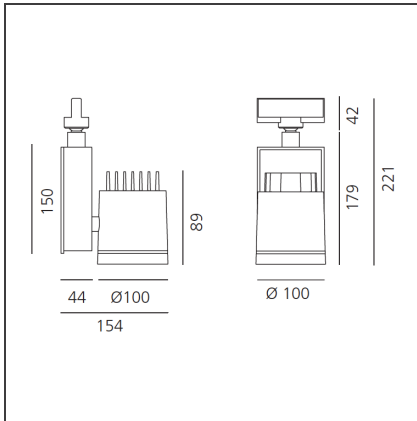

TECHNICAL DRAWINGS

FEATURES

Article Code:	AD13501	Material:	aluminium
Colour:	White	Series:	Indoor
Installation:	Projector, Track, Ceiling	Area contract:	Hospitality, Retail, Culture
Environment:	Indoor		

DIMENSIONS

Length:	cm 15.4	Glow Wire Test:	850
Height:	cm 22.1		
Weight:	kg 2.6		
Inclination:	-90+90		
Rotation:	cm 355		

INCLUDED SOURCES

Category:	LED	Color temperature (K):	4000K
Number:	1	Color Tolerance:	MacAdam 2SDCM
Watt:	35W	Service Life:	L70 (6K) 50000h
Type:	0		
Class:	A		

LUMINAIRE

Power Supply:	Power supply 220/240Vac 50/60Hz included	Delivered lumens output (lm):	2892lm
		CCT:	4000K
Watt:	35W	Efficiency:	80%
		Efficacy:	82.63lm/W
		CRI:	90
		Dimmable Typology:	Dali