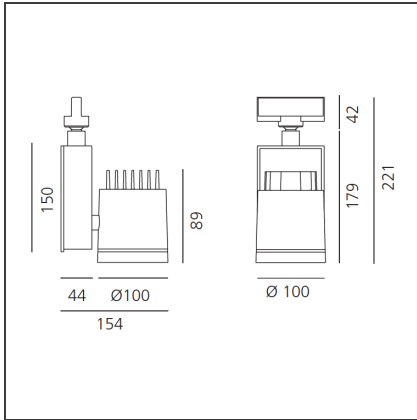

TECHNICAL DRAWINGS

FEATURES

Article Code:	AD11201	Material:	aluminium
Colour:	White	Series:	Indoor
Installation:	Projector, Track, Ceiling	Area contract:	Hospitality, Retail, Culture
Environment:	Indoor		

DIMENSIONS

Length:	cm 15.4	Glow Wire Test:	850
Height:	cm 22.1		
Weight:	kg 2.6		
Inclination:	-90+90		
Rotation:	cm 355		

INCLUDED SOURCES

Category:	LED	Color temperature (K):	3000K
Number:	1	Color Tolerance:	MacAdam 2SDCM
Watt:	35W	Service Life:	L70 (6K) 50000h
Type:	0		
Class:	A		

LUMINAIRE

Power Supply:	Power supply 220/240Vac 50/60Hz included	Delivered lumens output (lm):	2808lm
Watt:	35W	CCT:	3000K
		Efficiency:	80%
		Efficacy:	80.22lm/W
		CRI:	90