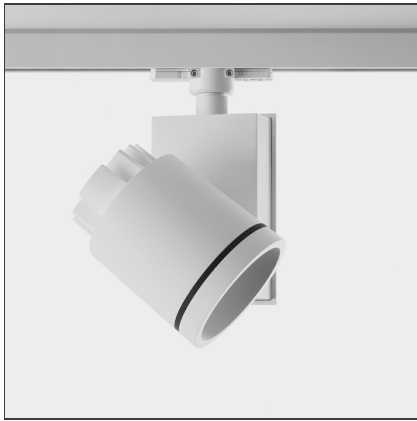

## Picto 100 LED track vertical - white 42° 3000K - Dimmable

IP20   Dimmerable: 

### DESCRIPTION

This range of professional projectors is distinguished by design, excellent performance and flexibility. Picto is a complete and versatile range, suitable for use in retail spaces, showrooms, museums or art galleries. Available in 3 sizes, installation options, designs, colours, optics and a wide range of accessories.

### FEATURES

<b>Article Code:</b>	AD13201	<b>Material:</b>	aluminium
<b>Colour:</b>	White	<b>Series:</b>	Indoor
<b>Installation:</b>	Projector, Track, Ceiling	<b>Area contract:</b>	Hospitality, Retail, Culture
<b>Environment:</b>	Indoor		