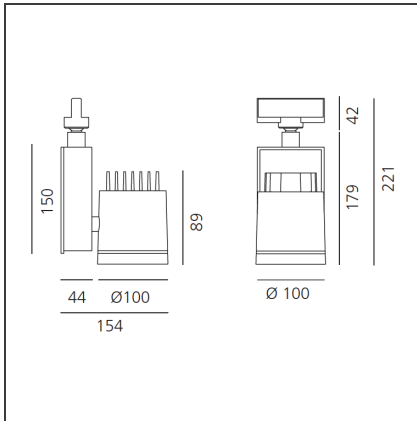

TECHNICAL DRAWINGS

FEATURES

Article Code:	AD13201	Material:	aluminium
Colour:	White	Series:	Indoor
Installation:	Projector, Track, Ceiling	Area contract:	Hospitality, Retail, Culture
Environment:	Indoor		

DIMENSIONS

Length:	cm 15.4	Glow Wire Test:	850
Height:	cm 22.1		
Weight:	kg 2.6		
Inclination:	-90+90		
Rotation:	cm 355		

INCLUDED SOURCES

Category:	LED	Color temperature (K):	3000K
Number:	1	Color Tolerance:	MacAdam 2SDCM
Watt:	35W	Service Life:	L70 (6K) 50000h
Type:	0		
Class:	A		

LUMINAIRE

Power Supply:	Power supply 220/240Vac 50/60Hz included	Delivered lumens output (lm):	2808lm
		CCT:	3000K
Watt:	35W	Efficiency:	80%
		Efficacy:	80.22lm/W
		CRI:	90
		Dimmable Typology:	Dali