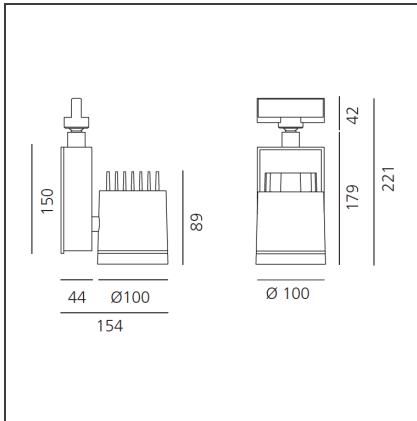

TECHNICAL DRAWINGS

FEATURES

Article Code:	AD13401	Material:	aluminium
Colour:	White	Series:	Indoor
Installation:	Projector, Track, Ceiling	Area contract:	Hospitality, Retail, Culture
Environment:	Indoor		

DIMENSIONS

Length:	cm 15.4	Glow Wire Test:	850
Height:	cm 22.1		
Weight:	kg 2.6		
Inclination:	-90+90		
Rotation:	cm 355		

INCLUDED SOURCES

Category:	LED	Color temperature (K):	4000K
Number:	1	Color Tolerance:	MacAdam 2SDCM
Watt:	35W	Service Life:	L70 (6K) 50000h
Type:	0		
Class:	A		

LUMINAIRE

Power Supply:	Power supply 220/240Vac 50/60Hz included	Delivered lumens output (lm):	2928lm
		CCT:	4000K
Watt:	35W	Efficiency:	81%
		Efficacy:	83.66lm/W
		CRI:	90
		Dimmable Typology:	Dali