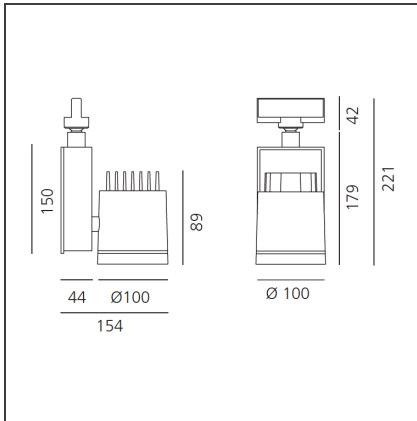

TECHNICAL DRAWINGS

FEATURES

Article Code:	AD12101	Material:	aluminium
Colour:	White	Series:	Indoor
Installation:	Projector, Track, Ceiling	Area contract:	Hospitality, Retail, Culture
Environment:	Indoor		

DIMENSIONS

Length:	cm 15.4	Glow Wire Test:	850
Height:	cm 22.1		
Weight:	kg 2.6		
Inclination:	-90+90		
Rotation:	cm 355		

INCLUDED SOURCES

Category:	LED	Color temperature (K):	3000K
Number:	1	Color Tolerance:	MacAdam 2SDCM
Watt:	35W	Service Life:	L70 (6K) 50000h
Type:	0		
Class:	A		

LUMINAIRE

Power Supply:	Power supply 220/240Vac 50/60Hz included	Delivered lumens output (lm):	2843lm
		CCT:	3000K
Watt:	35W	Efficiency:	81%
		Efficacy:	81.22lm/W
		CRI:	90
		Dimmable Typology:	Dali