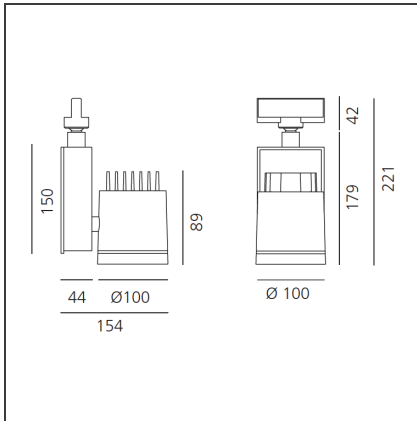

Picto 100 LED track vertical - white 28° 3000K - Dimmable

IP20   Dimmerable: 

DESIGN BY

Studio Artemide

DESCRIPTION

This range of professional projectors is distinguished by design, excellent performance and flexibility. Picto is a complete and versatile range, suitable for use in retail spaces, showrooms, museums or art galleries. Available in 3 sizes, installation options, designs, colours, optics and a wide range of accessories.

TECHNICAL DRAWINGS

FEATURES

Article Code:	AD13101	Material:	aluminium
Colour:	White	Series:	Indoor
Installation:	Projector, Track, Ceiling	Area contract:	Hospitality, Retail, Culture
Environment:	Indoor		

DIMENSIONS

Length:	cm 15.4	Glow Wire Test:	850
Height:	cm 22.1		
Weight:	kg 2.6		
Inclination:	-90+90		
Rotation:	cm 355		

INCLUDED SOURCES

Category:	LED	Color temperature (K):	3000K
Number:	1	Color Tolerance:	MacAdam 2SDCM
Watt:	35W	Service Life:	L70 (6K) 50000h
Type:	0		
Class:	A		