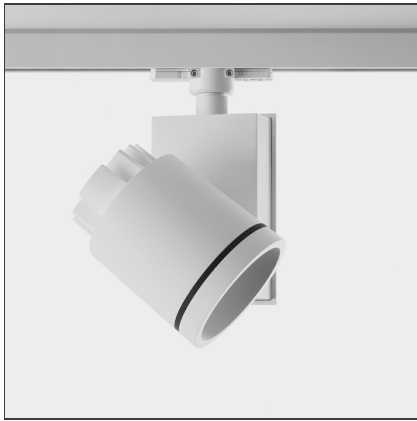

Picto 100 LED track vertical - white 28° 3000K - Dimmable

IP20   Dimmerable: 

DESIGN BY

Studio Artemide

DESCRIPTION

This range of professional projectors is distinguished by design, excellent performance and flexibility. Picto is a complete and versatile range, suitable for use in retail spaces, showrooms, museums or art galleries. Available in 3 sizes, installation options, designs, colours, optics and a wide range of accessories.

TECHNICAL DRAWINGS

FEATURES

Article Code:	AD13101	Material:	aluminium
Colour:	White	Series:	Indoor
Installation:	Projector, Track, Ceiling	Area contract:	Hospitality, Retail, Culture
Environment:	Indoor		

DIMENSIONS

Length:	cm 15.4	Glow Wire Test:	850
Height:	cm 22.1		
Weight:	kg 2.6		
Inclination:	-90+90		
Rotation:	cm 355		

INCLUDED SOURCES

Category:	LED	Color temperature (K):	3000K
Number:	1	Color Tolerance:	MacAdam 2SDCM
Watt:	35W	Service Life:	L70 (6K) 50000h
Type:	0		
Class:	A		