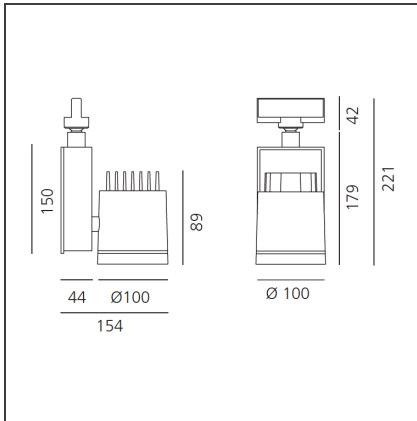

TECHNICAL DRAWINGS

FEATURES

Article Code:	AD12604	Material:	aluminium
Colour:	black	Series:	Indoor
Installation:	Projector, Track, Ceiling	Area contract:	Hospitality, Retail, Culture
Environment:	Indoor		

DIMENSIONS

Length:	cm 15.4	Glow Wire Test:	850
Height:	cm 22.1		
Weight:	kg 2.6		
Inclination:	-90+90		
Rotation:	cm 355		

INCLUDED SOURCES

Category:	LED	Color temperature (K):	4000K
Number:	1	Color Tolerance:	MacAdam 2SDCM
Watt:	35W	Service Life:	L70 (6K) 50000h
Type:	0		
Class:	A		

LUMINAIRE

Power Supply:	Power supply 220/240Vac 50/60Hz included	Delivered lumens output (lm):	2921lm
		CCT:	4000K
Watt:	35W	Efficiency:	81%
		Efficacy:	83.45lm/W
		CRI:	90
		Dimmable Typology:	Dali