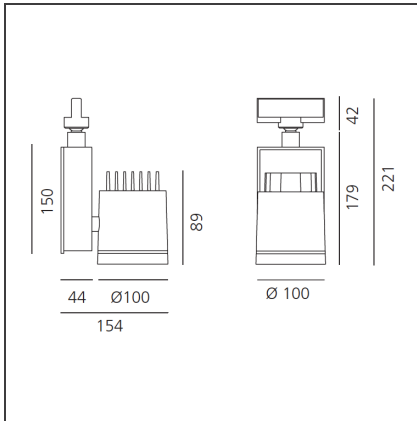

TECHNICAL DRAWINGS

FEATURES

Article Code:	AD13604	Material:	aluminium
Colour:	black	Series:	Indoor
Installation:	Projector, Track, Ceiling	Area contract:	Hospitality, Retail, Culture
Environment:	Indoor		

DIMENSIONS

Length:	cm 15.4	Glow Wire Test:	850
Height:	cm 22.1		
Weight:	kg 2.6		
Inclination:	-90+90		
Rotation:	cm 355		

INCLUDED SOURCES

Category:	LED	Color temperature (K):	4000K
Number:	1	Color Tolerance:	MacAdam 2SDCM
Watt:	35W	Service Life:	L70 (6K) 50000h
Type:	0		
Class:	A		

LUMINAIRE

Power Supply:	Power supply 220/240Vac 50/60Hz included	Delivered lumens output (lm):	2921lm
		CCT:	4000K
Watt:	35W	Efficiency:	81%
		Efficacy:	83.45lm/W
		CRI:	90
		Dimmable Typology:	Dali