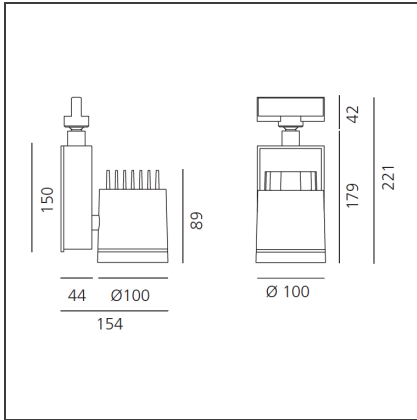

TECHNICAL DRAWINGS

FEATURES

Article Code:	AD11304	Material:	aluminium
Colour:	black	Series:	Indoor
Installation:	Projector, Track, Ceiling	Area contract:	Hospitality, Retail, Culture
Environment:	Indoor		

DIMENSIONS

Length:	cm 15.4	Glow Wire Test:	850
Height:	cm 22.1		
Weight:	kg 2.6		
Inclination:	-90+90		
Rotation:	cm 355		

INCLUDED SOURCES

Category:	LED	Color temperature (K):	3000K
Number:	1	Color Tolerance:	MacAdam 2SDCM
Watt:	35W	Service Life:	L70 (6K) 50000h
Type:	0		
Class:	A		

LUMINAIRE

Power Supply:	Power supply 220/240Vac 50/60Hz included	Delivered lumens output (lm):	2836lm
Watt:	35W	CCT:	3000K
		Efficiency:	81%
		Efficacy:	81.02lm/W
		CRI:	90