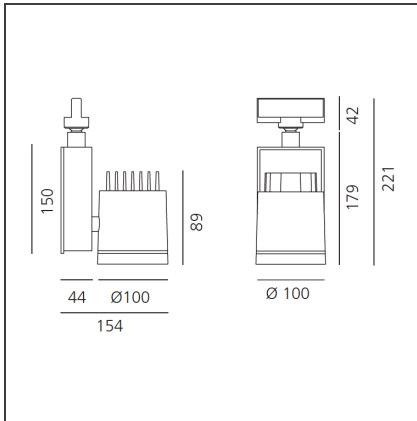

TECHNICAL DRAWINGS

FEATURES

Article Code:	AD13304	Material:	aluminium
Colour:	black	Series:	Indoor
Installation:	Projector, Track, Ceiling	Area contract:	Hospitality, Retail, Culture
Environment:	Indoor		

DIMENSIONS

Length:	cm 15.4	Glow Wire Test:	850
Height:	cm 22.1		
Weight:	kg 2.6		
Inclination:	-90+90		
Rotation:	cm 355		

INCLUDED SOURCES

Category:	LED	Color temperature (K):	3000K
Number:	1	Color Tolerance:	MacAdam 2SDCM
Watt:	35W	Service Life:	L70 (6K) 50000h
Type:	0		
Class:	A		

LUMINAIRE

Power Supply:	Power supply 220/240Vac 50/60Hz included	Delivered lumens output (lm):	2836lm
		CCT:	3000K
Watt:	35W	Efficiency:	81%
		Efficacy:	81.02lm/W
		CRI:	90
		Dimmable Typology:	Dali