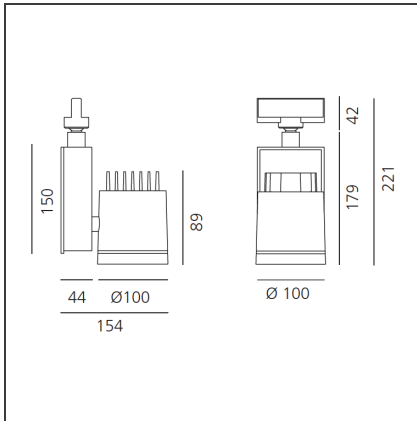

TECHNICAL DRAWINGS

FEATURES

Article Code:	AD12204	Material:	aluminium
Colour:	black	Series:	Indoor
Installation:	Projector, Track, Ceiling	Area contract:	Hospitality, Retail, Culture
Environment:	Indoor		

DIMENSIONS

Length:	cm 15.4	Glow Wire Test:	850
Height:	cm 22.1		
Weight:	kg 2.6		
Inclination:	-90+90		
Rotation:	cm 355		

INCLUDED SOURCES

Category:	LED	Color temperature (K):	3000K
Number:	1	Color Tolerance:	MacAdam 2SDCM
Watt:	35W	Service Life:	L70 (6K) 50000h
Type:	0		
Class:	A		

LUMINAIRE

Power Supply:	Power supply 220/240Vac 50/60Hz included	Delivered lumens output (lm):	2808lm
		CCT:	3000K
Watt:	35W	Efficiency:	80%
		Efficacy:	80.22lm/W
		CRI:	90
		Dimmable Typology:	Dali