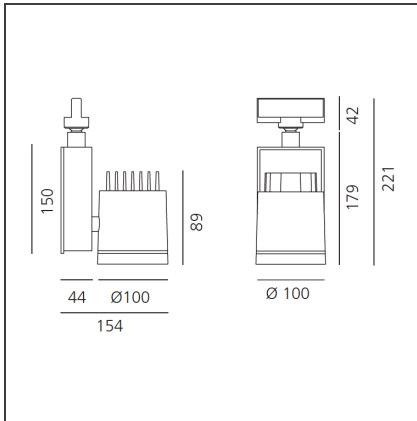

TECHNICAL DRAWINGS

FEATURES

Article Code:	AD13204	Material:	aluminium
Colour:	black	Series:	Indoor
Installation:	Projector, Track, Ceiling	Area contract:	Hospitality, Retail, Culture
Environment:	Indoor		

DIMENSIONS

Length:	cm 15.4	Glow Wire Test:	850
Height:	cm 22.1		
Weight:	kg 2.6		
Inclination:	-90+90		
Rotation:	cm 355		

INCLUDED SOURCES

Category:	LED	Color temperature (K):	3000K
Number:	1	Color Tolerance:	MacAdam 2SDCM
Watt:	35W	Service Life:	L70 (6K) 50000h
Type:	0		
Class:	A		

LUMINAIRE

Power Supply:	Power supply 220/240Vac 50/60Hz included	Delivered lumens output (lm):	2808lm
		CCT:	3000K
Watt:	35W	Efficiency:	80%
		Efficacy:	80.22lm/W
		CRI:	90
		Dimmable Typology:	Dali