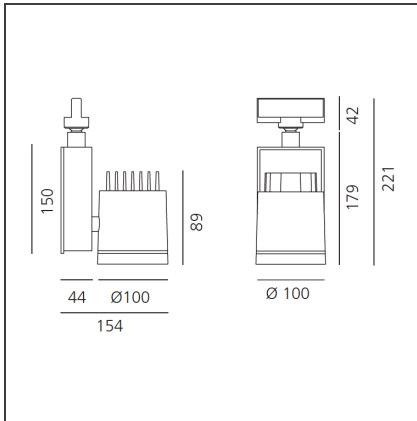

TECHNICAL DRAWINGS

FEATURES

Article Code:	AD12404	Material:	aluminium
Colour:	black	Series:	Indoor
Installation:	Projector, Track, Ceiling	Area contract:	Hospitality, Retail, Culture
Environment:	Indoor		

DIMENSIONS

Length:	cm 15.4	Glow Wire Test:	850
Height:	cm 22.1		
Weight:	kg 2.6		
Inclination:	-90+90		
Rotation:	cm 355		

INCLUDED SOURCES

Category:	LED	Color temperature (K):	4000K
Number:	1	Color Tolerance:	MacAdam 2SDCM
Watt:	35W	Service Life:	L70 (6K) 50000h
Type:	0		
Class:	A		

LUMINAIRE

Power Supply:	Power supply 220/240Vac 50/60Hz included	Delivered lumens output (lm):	2928lm
		CCT:	4000K
Watt:	35W	Efficiency:	81%
		Efficacy:	83.66lm/W
		CRI:	90
		Dimmable Typology:	Dali