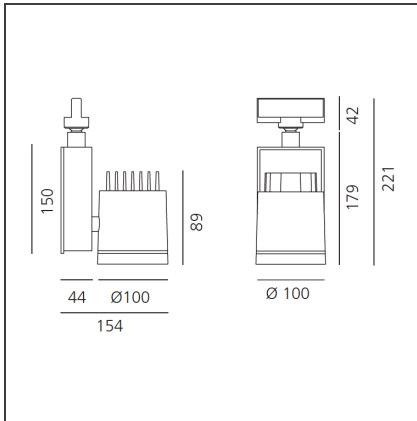

TECHNICAL DRAWINGS

FEATURES

Article Code:	AD13404	Material:	aluminium
Colour:	black	Series:	Indoor
Installation:	Projector, Track, Ceiling	Area contract:	Hospitality, Retail, Culture
Environment:	Indoor		

DIMENSIONS

Length:	cm 15.4	Glow Wire Test:	850
Height:	cm 22.1		
Weight:	kg 2.6		
Inclination:	-90+90		
Rotation:	cm 355		

INCLUDED SOURCES

Category:	LED	Color temperature (K):	4000K
Number:	1	Color Tolerance:	MacAdam 2SDCM
Watt:	35W	Service Life:	L70 (6K) 50000h
Type:	0		
Class:	A		

LUMINAIRE

Power Supply:	Power supply 220/240Vac 50/60Hz included	Delivered lumens output (lm):	2928lm
		CCT:	4000K
Watt:	35W	Efficiency:	81%
		Efficacy:	83.66lm/W
		CRI:	90
		Dimmable Typology:	Dali