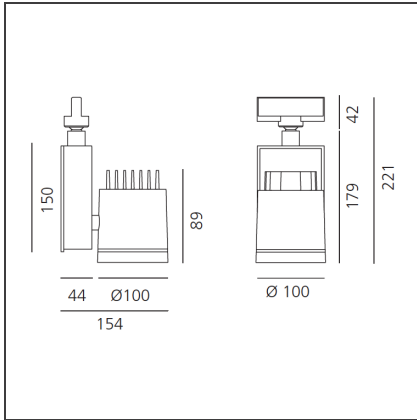

Picto 100 LED track vertical - black 28° 3000K - Eutrac - Not Dimmable

IP20  

DESIGN BY

Studio Artemide

DESCRIPTION

This range of professional projectors is distinguished by design, excellent performance and flexibility. Picto is a complete and versatile range, suitable for use in retail spaces, showrooms, museums or art galleries. Available in 3 sizes, installation options, designs, colours, optics and a wide range of accessories.

TECHNICAL DRAWINGS

FEATURES

Article Code:	AD10104	Material:	aluminium
Colour:	black	Series:	Indoor
Installation:	Projector, Track, Ceiling	Area contract:	Hospitality, Retail, Culture
Environment:	Indoor		

DIMENSIONS

Length:	cm 15.4	Glow Wire Test:	850
Height:	cm 22.1		
Weight:	kg 2.6		
Inclination:	-90+90		
Rotation:	cm 355		

INCLUDED SOURCES

Category:	LED	Color temperature (K):	3000K
Number:	1	Color Tolerance:	MacAdam 2SDCM
Watt:	35W	Service Life:	L70 (6K) 50000h
Type:	0		
Class:	A		