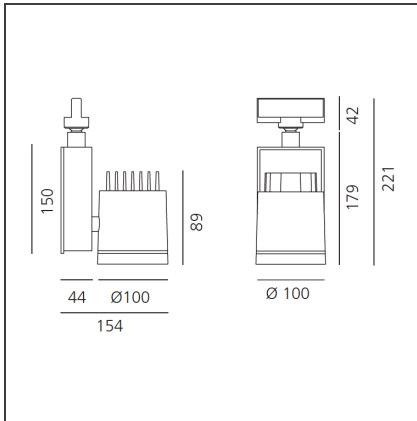

TECHNICAL DRAWINGS

FEATURES

Article Code:	AD12104	Material:	aluminium
Colour:	black	Series:	Indoor
Installation:	Projector, Track, Ceiling	Area contract:	Hospitality, Retail, Culture
Environment:	Indoor		

DIMENSIONS

Length:	cm 15.4	Glow Wire Test:	850
Height:	cm 22.1		
Weight:	kg 2.6		
Inclination:	-90+90		
Rotation:	cm 355		

INCLUDED SOURCES

Category:	LED	Color temperature (K):	3000K
Number:	1	Color Tolerance:	MacAdam 2SDCM
Watt:	35W	Service Life:	L70 (6K) 50000h
Type:	0		
Class:	A		

LUMINAIRE

Power Supply:	Power supply 220/240Vac 50/60Hz included	Delivered lumens output (lm):	2843lm
		CCT:	3000K
Watt:	35W	Efficiency:	81%
		Efficacy:	81.22lm/W
		CRI:	90
		Dimmable Typology:	Dali