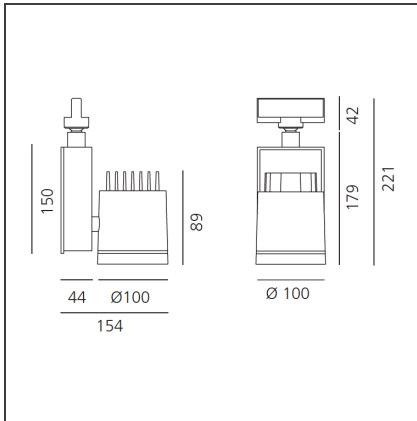

TECHNICAL DRAWINGS

FEATURES

Article Code:	AD13104	Material:	aluminium
Colour:	black	Series:	Indoor
Installation:	Projector, Track, Ceiling	Area contract:	Hospitality, Retail, Culture
Environment:	Indoor		

DIMENSIONS

Length:	cm 15.4	Glow Wire Test:	850
Height:	cm 22.1		
Weight:	kg 2.6		
Inclination:	-90+90		
Rotation:	cm 355		

INCLUDED SOURCES

Category:	LED	Color temperature (K):	3000K
Number:	1	Color Tolerance:	MacAdam 2SDCM
Watt:	35W	Service Life:	L70 (6K) 50000h
Type:	0		
Class:	A		

LUMINAIRE

Power Supply:	Power supply 220/240Vac 50/60Hz included	Delivered lumens output (lm):	2843lm
		CCT:	3000K
Watt:	35W	Efficiency:	81%
		Efficacy:	81.22lm/W
		CRI:	90
		Dimmable Typology:	Dali