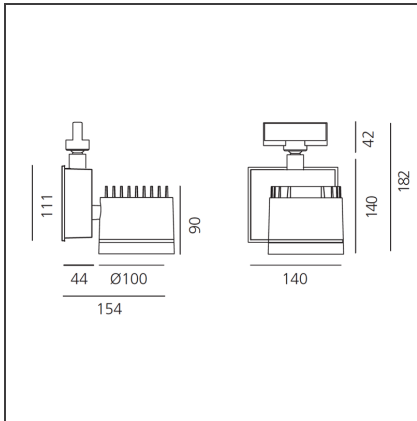

Picto 100 LED track horizontal - white 63° 4000K - Dimmable

IP20   Dimmerable: 

DESIGN BY

Studio Artemide

DESCRIPTION

This range of professional projectors is distinguished by design, excellent performance and flexibility. Picto is a complete and versatile range, suitable for use in retail spaces, showrooms, museums or art galleries. Available in 3 sizes, installation options, designs, colours, optics and a wide range of accessories.

TECHNICAL DRAWINGS

FEATURES

Article Code:	AD17601	Material:	aluminium
Colour:	White	Series:	Indoor
Installation:	Projector, Track, Ceiling	Area contract:	Hospitality, Retail, Culture
Environment:	Indoor		

DIMENSIONS

Length:	cm 15.4	Glow Wire Test:	850
Height:	cm 18.2		
Weight:	kg 2.6		
Inclination:	-90+90		
Rotation:	cm 355		

INCLUDED SOURCES

Category:	LED	Color temperature (K):	4000K
Number:	1	Color Tolerance:	MacAdam 2SDCM
Watt:	35W	Service Life:	L70 (6K) 50000h
Type:	0		
Class:	A		