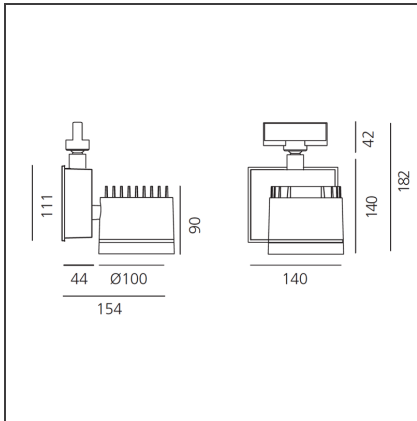

TECHNICAL DRAWINGS

FEATURES

Article Code:	AD17301	Material:	aluminium
Colour:	White	Series:	Indoor
Installation:	Projector, Track, Ceiling	Area contract:	Hospitality, Retail, Culture
Environment:	Indoor		

DIMENSIONS

Length:	cm 15.4	Glow Wire Test:	850
Height:	cm 18.2		
Weight:	kg 2.6		
Inclination:	-90+90		
Rotation:	cm 355		

INCLUDED SOURCES

Category:	LED	Color temperature (K):	3000K
Number:	1	Color Tolerance:	MacAdam 2SDCM
Watt:	35W	Service Life:	L70 (6K) 50000h
Type:	0		
Class:	A		

LUMINAIRE

Power Supply:	Power supply 220/240Vac 50/60Hz included	Delivered lumens output (lm):	2836lm
		CCT:	3000K
Watt:	35W	Efficiency:	81%
		Efficacy:	81.02lm/W
		CRI:	90
		Dimmable Typology:	Dali