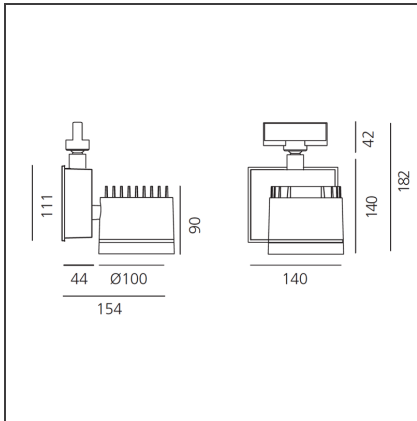

Picto 100 LED track horizontal - white 42° 4000K - Eutrac - Dimmable

IP20   Dimmerable: 

DESIGN BY

Studio Artemide

DESCRIPTION

This range of professional projectors is distinguished by design, excellent performance and flexibility. Picto is a complete and versatile range, suitable for use in retail spaces, showrooms, museums or art galleries. Available in 3 sizes, installation options, designs, colours, optics and a wide range of accessories.

TECHNICAL DRAWINGS

FEATURES

Article Code:	AD16501	Material:	aluminium
Colour:	White	Series:	Indoor
Installation:	Projector, Track, Ceiling	Area contract:	Hospitality, Retail, Culture
Environment:	Indoor		

DIMENSIONS

Length:	cm 15.4	Glow Wire Test:	850
Height:	cm 18.2		
Weight:	kg 2.6		
Inclination:	-90+90		
Rotation:	cm 355		

INCLUDED SOURCES

Category:	LED	Color temperature (K):	4000K
Number:	1	Color Tolerance:	MacAdam 2SDCM
Watt:	35W	Service Life:	L70 (6K) 50000h
Type:	0		
Class:	A		