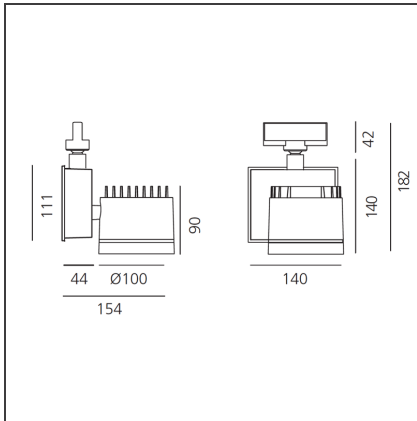

TECHNICAL DRAWINGS

FEATURES

Article Code:	AD17501	Material:	aluminium
Colour:	White	Series:	Indoor
Installation:	Projector, Track, Ceiling	Area contract:	Hospitality, Retail, Culture
Environment:	Indoor		

DIMENSIONS

Length:	cm 15.4	Glow Wire Test:	850
Height:	cm 18.2		
Weight:	kg 2.6		
Inclination:	-90+90		
Rotation:	cm 355		

INCLUDED SOURCES

Category:	LED	Color temperature (K):	4000K
Number:	1	Color Tolerance:	MacAdam 2SDCM
Watt:	35W	Service Life:	L70 (6K) 50000h
Type:	0		
Class:	A		

LUMINAIRE

Power Supply:	Power supply 220/240Vac 50/60Hz included	Delivered lumens output (lm):	2892lm
		CCT:	4000K
Watt:	35W	Efficiency:	80%
		Efficacy:	82.63lm/W
		CRI:	90
		Dimmable Typology:	Dali