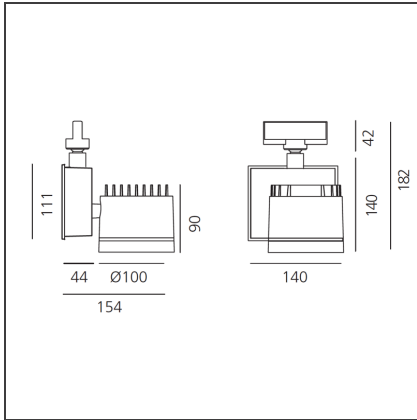

Picto 100 LED track horizontal - white 42° 3000K - Not Dimmable

IP20  

DESIGN BY

Studio Artemide

DESCRIPTION

This range of professional projectors is distinguished by design, excellent performance and flexibility. Picto is a complete and versatile range, suitable for use in retail spaces, showrooms, museums or art galleries. Available in 3 sizes, installation options, designs, colours, optics and a wide range of accessories.

TECHNICAL DRAWINGS

FEATURES

Article Code:	AD15201	Material:	aluminium
Colour:	White	Series:	Indoor
Installation:	Projector, Track, Ceiling	Area contract:	Hospitality, Retail, Culture
Environment:	Indoor		

DIMENSIONS

Length:	cm 15.4	Glow Wire Test:	850
Height:	cm 18.2		
Weight:	kg 2.6		
Inclination:	-90+90		
Rotation:	cm 355		

INCLUDED SOURCES

Category:	LED	Color temperature (K):	3000K
Number:	1	Color Tolerance:	MacAdam 2SDCM
Watt:	35W	Service Life:	L70 (6K) 50000h
Type:	0		
Class:	A		

LUMINAIRE

Power Supply:	Power supply 220/240Vac 50/60Hz included	Delivered lumens output (lm):	2808lm
Watt:	35W	CCT:	3000K
		Efficiency:	80%
		Efficacy:	80.22lm/W
		CRI:	90

ACCESSORIES

PICTO 100 -
Accessory-holder
+ Louvre (black).
Black
M081737