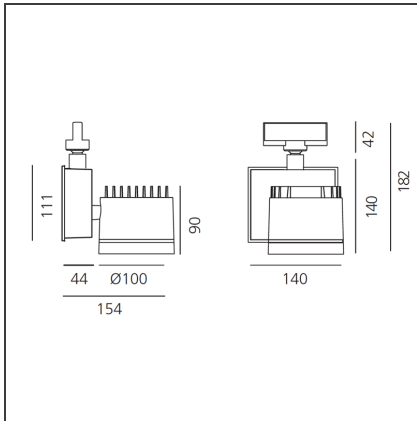

Picto 100 LED track horizontal - white 42° 3000K - Eutrac - Dimmable

IP20 Dimmerable:

DESIGN BY

Studio Artemide

DESCRIPTION

This range of professional projectors is distinguished by design, excellent performance and flexibility. Picto is a complete and versatile range, suitable for use in retail spaces, showrooms, museums or art galleries. Available in 3 sizes, installation options, designs, colours, optics and a wide range of accessories.

TECHNICAL DRAWINGS

FEATURES

Article Code:	AD16201	Material:	aluminium
Colour:	White	Series:	Indoor
Installation:	Projector, Track, Ceiling	Area contract:	Hospitality, Retail, Culture
Environment:	Indoor		

DIMENSIONS

Length:	cm 15.4	Glow Wire Test:	850
Height:	cm 18.2		
Weight:	kg 2.6		
Inclination:	-90+90		
Rotation:	cm 355		

INCLUDED SOURCES

Category:	LED	Color temperature (K):	3000K
Number:	1	Color Tolerance:	MacAdam 2SDCM
Watt:	35W	Service Life:	L70 (6K) 50000h
Type:	0		
Class:	A		