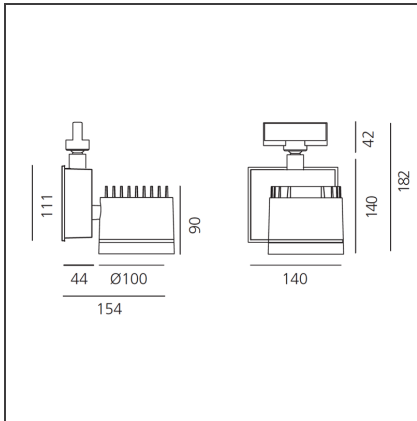

Picto 100 LED track horizontal - white 42° 3000K - Dimmable

IP20   Dimmerable: 

DESIGN BY

Studio Artemide

DESCRIPTION

This range of professional projectors is distinguished by design, excellent performance and flexibility. Picto is a complete and versatile range, suitable for use in retail spaces, showrooms, museums or art galleries. Available in 3 sizes, installation options, designs, colours, optics and a wide range of accessories.

TECHNICAL DRAWINGS

FEATURES

Article Code:	AD17201	Material:	aluminium
Colour:	White	Series:	Indoor
Installation:	Projector, Track, Ceiling	Area contract:	Hospitality, Retail, Culture
Environment:	Indoor		

DIMENSIONS

Length:	cm 15.4	Glow Wire Test:	850
Height:	cm 18.2		
Weight:	kg 2.6		
Inclination:	-90+90		
Rotation:	cm 355		

INCLUDED SOURCES

Category:	LED	Color temperature (K):	3000K
Number:	1	Color Tolerance:	MacAdam 2SDCM
Watt:	35W	Service Life:	L70 (6K) 50000h
Type:	0		
Class:	A		