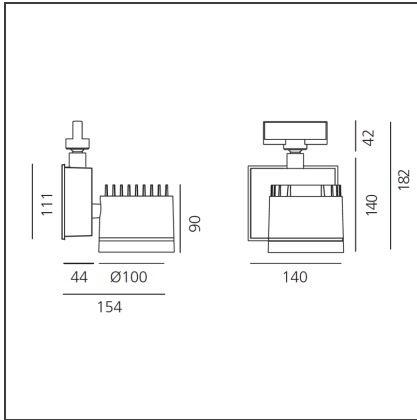

Picto 100 LED track horizontal - white 28° 4000K - Not Dimmable

IP20  

DESIGN BY

Studio Artemide

DESCRIPTION

This range of professional projectors is distinguished by design, excellent performance and flexibility. Picto is a complete and versatile range, suitable for use in retail spaces, showrooms, museums or art galleries. Available in 3 sizes, installation options, designs, colours, optics and a wide range of accessories.

TECHNICAL DRAWINGS

FEATURES

Article Code:	AD15401	Material:	aluminium
Colour:	White	Series:	Indoor
Installation:	Projector, Track, Ceiling	Area contract:	Hospitality, Retail, Culture
Environment:	Indoor		

DIMENSIONS

Length:	cm 15.4	Glow Wire Test:	850
Height:	cm 18.2		
Weight:	kg 2.6		
Inclination:	-90+90		
Rotation:	cm 355		

INCLUDED SOURCES

Category:	LED	Color temperature (K):	4000K
Number:	1	Color Tolerance:	MacAdam 2SDCM
Watt:	35W	Service Life:	L70 (6K) 50000h
Type:	0		
Class:	A		

LUMINAIRE

Power Supply:	Power supply 220/240Vac 50/60Hz included	Delivered lumens output (lm):	2928lm
Watt:	35W	CCT:	4000K
		Efficiency:	81%
		Efficacy:	83.66lm/W
		CRI:	90

ACCESSORIES

PICTO 100 -
Accessory-holder
+ Louvre (black).
Black
M081737