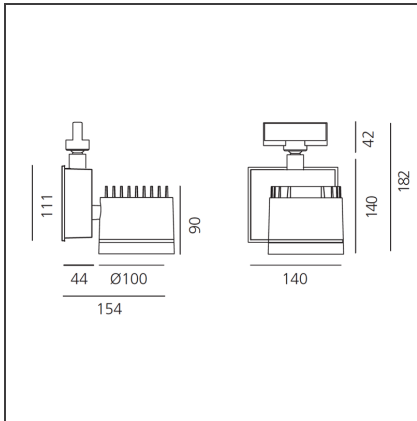

TECHNICAL DRAWINGS

FEATURES

Article Code:	AD16401	Material:	aluminium
Colour:	White	Series:	Indoor
Installation:	Projector, Track, Ceiling	Area contract:	Hospitality, Retail, Culture
Environment:	Indoor		

DIMENSIONS

Length:	cm 15.4	Glow Wire Test:	850
Height:	cm 18.2		
Weight:	kg 2.6		
Inclination:	-90+90		
Rotation:	cm 355		

INCLUDED SOURCES

Category:	LED	Color temperature (K):	4000K
Number:	1	Color Tolerance:	MacAdam 2SDCM
Watt:	35W	Service Life:	L70 (6K) 50000h
Type:	0		
Class:	A		

LUMINAIRE

Power Supply:	Power supply 220/240Vac 50/60Hz included	Delivered lumens output (lm):	2928lm
		CCT:	4000K
Watt:	35W	Efficiency:	81%
		Efficacy:	83.66lm/W
		CRI:	90
		Dimmable Typology:	Dali