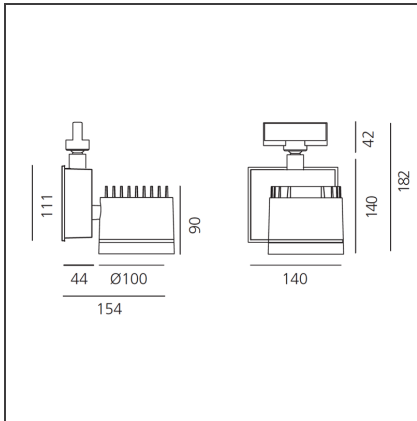

TECHNICAL DRAWINGS

FEATURES

Article Code:	AD17401	Material:	aluminium
Colour:	White	Series:	Indoor
Installation:	Projector, Track, Ceiling	Area contract:	Hospitality, Retail, Culture
Environment:	Indoor		

DIMENSIONS

Length:	cm 15.4	Glow Wire Test:	850
Height:	cm 18.2		
Weight:	kg 2.6		
Inclination:	-90+90		
Rotation:	cm 355		

INCLUDED SOURCES

Category:	LED	Color temperature (K):	4000K
Number:	1	Color Tolerance:	MacAdam 2SDCM
Watt:	35W	Service Life:	L70 (6K) 50000h
Type:	0		
Class:	A		

LUMINAIRE

Power Supply:	Power supply 220/240Vac 50/60Hz included	Delivered lumens output (lm):	2928lm
		CCT:	4000K
Watt:	35W	Efficiency:	81%
		Efficacy:	83.66lm/W
		CRI:	90
		Dimmable Typology:	Dali