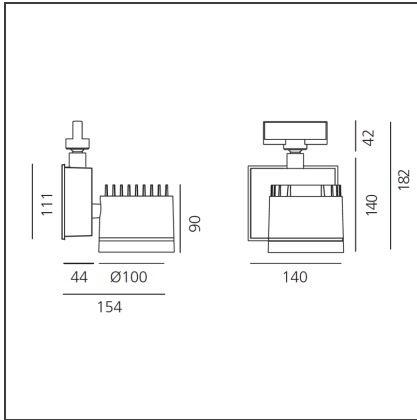

Picto 100 LED track horizontal - white 28° 3000K - Eutrac - Not Dimmable

IP20  

DESIGN BY

Studio Artemide

DESCRIPTION

This range of professional projectors is distinguished by design, excellent performance and flexibility. Picto is a complete and versatile range, suitable for use in retail spaces, showrooms, museums or art galleries. Available in 3 sizes, installation options, designs, colours, optics and a wide range of accessories.

TECHNICAL DRAWINGS

FEATURES

Article Code:	AD14101	Material:	aluminium
Colour:	White	Series:	Indoor
Installation:	Projector, Track, Ceiling	Area contract:	Hospitality, Retail, Culture
Environment:	Indoor		

DIMENSIONS

Length:	cm 15.4	Glow Wire Test:	850
Height:	cm 18.2		
Weight:	kg 2.6		
Inclination:	-90+90		
Rotation:	cm 355		

INCLUDED SOURCES

Category:	LED	Color temperature (K):	3000K
Number:	1	Color Tolerance:	MacAdam 2SDCM
Watt:	35W	Service Life:	L70 (6K) 50000h
Type:	0		
Class:	A		

LUMINAIRE

Power Supply:	Power supply 220/240Vac 50/60Hz included	Delivered lumens output (lm):	2843lm
Watt:	35W	CCT:	3000K
		Efficiency:	81%
		Efficacy:	81.22lm/W
		CRI:	90

ACCESSORIES

PICTO 100 -
Accessory-holder
+ Louvre (black).
Black
M081737