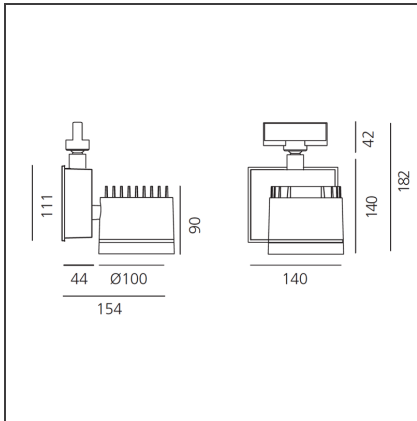

Picto 100 LED track horizontal - white 28° 3000K - Eutrac - Dimmable

IP20   Dimmerable: 

DESIGN BY

Studio Artemide

DESCRIPTION

This range of professional projectors is distinguished by design, excellent performance and flexibility. Picto is a complete and versatile range, suitable for use in retail spaces, showrooms, museums or art galleries. Available in 3 sizes, installation options, designs, colours, optics and a wide range of accessories.

TECHNICAL DRAWINGS

FEATURES

Article Code:	AD16101	Material:	aluminium
Colour:	White	Series:	Indoor
Installation:	Projector, Track, Ceiling	Area contract:	Hospitality, Retail, Culture
Environment:	Indoor		

DIMENSIONS

Length:	cm 15.4	Glow Wire Test:	850
Height:	cm 18.2		
Weight:	kg 2.6		
Inclination:	-90+90		
Rotation:	cm 355		

INCLUDED SOURCES

Category:	LED	Color temperature (K):	3000K
Number:	1	Color Tolerance:	MacAdam 2SDCM
Watt:	35W	Service Life:	L70 (6K) 50000h
Type:	0		
Class:	A		