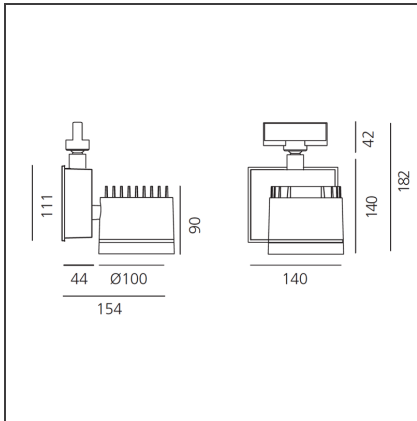

TECHNICAL DRAWINGS

FEATURES

Article Code:	AD16604	Material:	aluminium
Colour:	black	Series:	Indoor
Installation:	Projector, Track, Ceiling	Area contract:	Hospitality, Retail, Culture
Environment:	Indoor		

DIMENSIONS

Length:	cm 15.4	Glow Wire Test:	850
Height:	cm 18.2		
Weight:	kg 2.6		
Inclination:	-90+90		
Rotation:	cm 355		

INCLUDED SOURCES

Category:	LED	Color temperature (K):	4000K
Number:	1	Color Tolerance:	MacAdam 2SDCM
Watt:	35W	Service Life:	L70 (6K) 50000h
Type:	0		
Class:	A		

LUMINAIRE

Power Supply:	Power supply 220/240Vac 50/60Hz included	Delivered lumens output (lm):	2921lm
		CCT:	4000K
Watt:	35W	Efficiency:	81%
		Efficacy:	83.45lm/W
		CRI:	90
		Dimmable Typology:	Dali