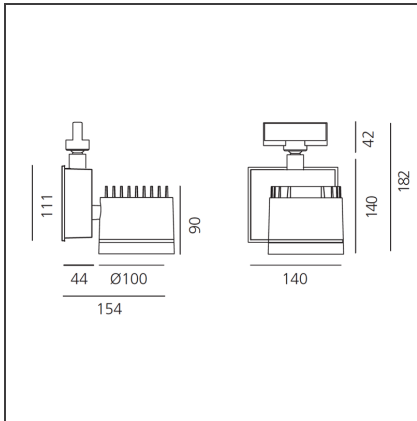

Picto 100 LED track horizontal - black 63° 4000K - Dimmable

IP20 Dimmerable:

DESIGN BY

Studio Artemide

DESCRIPTION

This range of professional projectors is distinguished by design, excellent performance and flexibility. Picto is a complete and versatile range, suitable for use in retail spaces, showrooms, museums or art galleries. Available in 3 sizes, installation options, designs, colours, optics and a wide range of accessories.

TECHNICAL DRAWINGS

FEATURES

Article Code:	AD17604	Material:	aluminium
Colour:	black	Series:	Indoor
Installation:	Projector, Track, Ceiling	Area contract:	Hospitality, Retail, Culture
Environment:	Indoor		

DIMENSIONS

Length:	cm 15.4	Glow Wire Test:	850
Height:	cm 18.2		
Weight:	kg 2.6		
Inclination:	-90+90		
Rotation:	cm 355		

INCLUDED SOURCES

Category:	LED	Color temperature (K):	4000K
Number:	1	Color Tolerance:	MacAdam 2SDCM
Watt:	35W	Service Life:	L70 (6K) 50000h
Type:	0		
Class:	A		