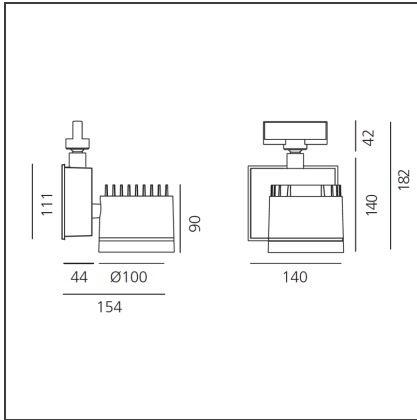

TECHNICAL DRAWINGS

FEATURES

Article Code:	AD15304	Material:	aluminium
Colour:	black	Series:	Indoor
Installation:	Projector, Track, Ceiling	Area contract:	Hospitality, Retail, Culture
Environment:	Indoor		

DIMENSIONS

Length:	cm 15.4	Glow Wire Test:	850
Height:	cm 18.2		
Weight:	kg 2.6		
Inclination:	-90+90		
Rotation:	cm 355		

INCLUDED SOURCES

Category:	LED	Color temperature (K):	3000K
Number:	1	Color Tolerance:	MacAdam 2SDCM
Watt:	35W	Service Life:	L70 (6K) 50000h
Type:	0		
Class:	A		

LUMINAIRE

Power Supply:	Power supply 220/240Vac 50/60Hz included	Delivered lumens output (lm):	2836lm
Watt:	35W	CCT:	3000K
		Efficiency:	81%
		Efficacy:	81.02lm/W
		CRI:	90