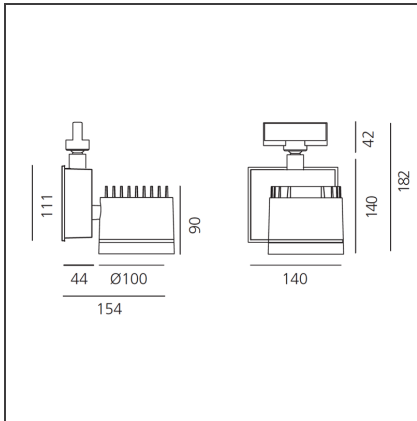

Picto 100 LED track horizontal - black 63° 3000K - Eutrac - Dimmable

IP20   Dimmerable: 

DESIGN BY

Studio Artemide

DESCRIPTION

This range of professional projectors is distinguished by design, excellent performance and flexibility. Picto is a complete and versatile range, suitable for use in retail spaces, showrooms, museums or art galleries. Available in 3 sizes, installation options, designs, colours, optics and a wide range of accessories.

TECHNICAL DRAWINGS

FEATURES

Article Code:	AD16304	Material:	aluminium
Colour:	black	Series:	Indoor
Installation:	Projector, Track, Ceiling	Area contract:	Hospitality, Retail, Culture
Environment:	Indoor		

DIMENSIONS

Length:	cm 15.4	Glow Wire Test:	850
Height:	cm 18.2		
Weight:	kg 2.6		
Inclination:	-90+90		
Rotation:	cm 355		

INCLUDED SOURCES

Category:	LED	Color temperature (K):	3000K
Number:	1	Color Tolerance:	MacAdam 2SDCM
Watt:	35W	Service Life:	L70 (6K) 50000h
Type:	0		
Class:	A		