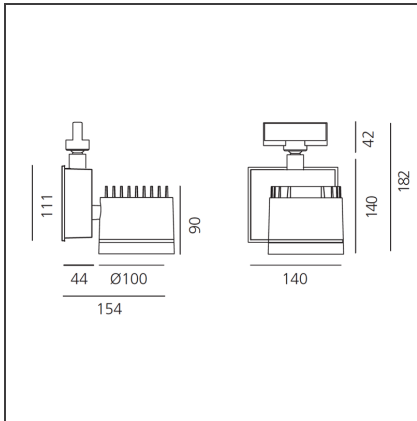

TECHNICAL DRAWINGS

FEATURES

Article Code:	AD17304	Material:	aluminium
Colour:	black	Series:	Indoor
Installation:	Projector, Track, Ceiling	Area contract:	Hospitality, Retail, Culture
Environment:	Indoor		

DIMENSIONS

Length:	cm 15.4	Glow Wire Test:	850
Height:	cm 18.2		
Weight:	kg 2.6		
Inclination:	-90+90		
Rotation:	cm 355		

INCLUDED SOURCES

Category:	LED	Color temperature (K):	3000K
Number:	1	Color Tolerance:	MacAdam 2SDCM
Watt:	35W	Service Life:	L70 (6K) 50000h
Type:	0		
Class:	A		

LUMINAIRE

Power Supply:	Power supply 220/240Vac 50/60Hz included	Delivered lumens output (lm):	2836lm
		CCT:	3000K
Watt:	35W	Efficiency:	81%
		Efficacy:	81.02lm/W
		CRI:	90
		Dimmable Typology:	Dali