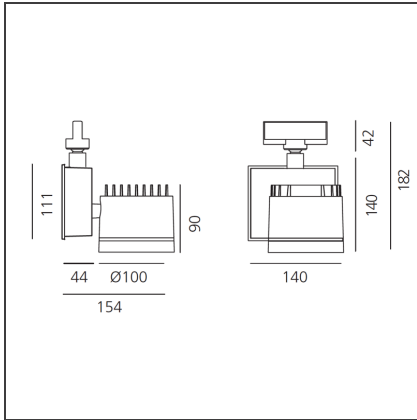

Picto 100 LED track horizontal - black 42° 4000K - Not Dimmable

IP20  

DESIGN BY

Studio Artemide

DESCRIPTION

This range of professional projectors is distinguished by design, excellent performance and flexibility. Picto is a complete and versatile range, suitable for use in retail spaces, showrooms, museums or art galleries. Available in 3 sizes, installation options, designs, colours, optics and a wide range of accessories.

TECHNICAL DRAWINGS

FEATURES

Article Code:	AD15504	Material:	aluminium
Colour:	black	Series:	Indoor
Installation:	Projector, Track, Ceiling	Area contract:	Hospitality, Retail, Culture
Environment:	Indoor		

DIMENSIONS

Length:	cm 15.4	Glow Wire Test:	850
Height:	cm 18.2		
Weight:	kg 2.6		
Inclination:	-90+90		
Rotation:	cm 355		

INCLUDED SOURCES

Category:	LED	Color temperature (K):	4000K
Number:	1	Color Tolerance:	MacAdam 2SDCM
Watt:	35W	Service Life:	L70 (6K) 50000h
Type:	0		
Class:	A		

LUMINAIRE

Power Supply:	Power supply 220/240Vac 50/60Hz included	Delivered lumens output (lm):	2892lm
Watt:	35W	CCT:	4000K
		Efficiency:	80%
		Efficacy:	82.63lm/W
		CRI:	90

ACCESSORIES

PICTO 100 -
Accessory-holder
+ Louvre (black).
White
M081717