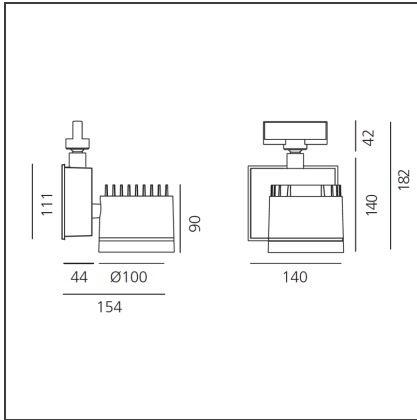

Picto 100 LED track horizontal - black 42° 4000K - Eutrac - Not Dimmable

IP20  

DESIGN BY

Studio Artemide

DESCRIPTION

This range of professional projectors is distinguished by design, excellent performance and flexibility. Picto is a complete and versatile range, suitable for use in retail spaces, showrooms, museums or art galleries. Available in 3 sizes, installation options, designs, colours, optics and a wide range of accessories.

TECHNICAL DRAWINGS

FEATURES

Article Code:	AD14504	Material:	aluminium
Colour:	black	Series:	Indoor
Installation:	Projector, Track, Ceiling	Area contract:	Hospitality, Retail, Culture
Environment:	Indoor		

DIMENSIONS

Length:	cm 15.4	Glow Wire Test:	850
Height:	cm 18.2		
Weight:	kg 2.6		
Inclination:	-90+90		
Rotation:	cm 355		

INCLUDED SOURCES

Category:	LED	Color temperature (K):	4000K
Number:	1	Color Tolerance:	MacAdam 2SDCM
Watt:	35W	Service Life:	L70 (6K) 50000h
Type:	0		
Class:	A		

LUMINAIRE

Power Supply:	Power supply 220/240Vac 50/60Hz included	Delivered lumens output (lm):	2892lm
Watt:	35W	CCT:	4000K
		Efficiency:	80%
		Efficacy:	82.63lm/W
		CRI:	90

ACCESSORIES

PICTO 100 -
Accessory-holder
+ Louvre (black).
White
M081717